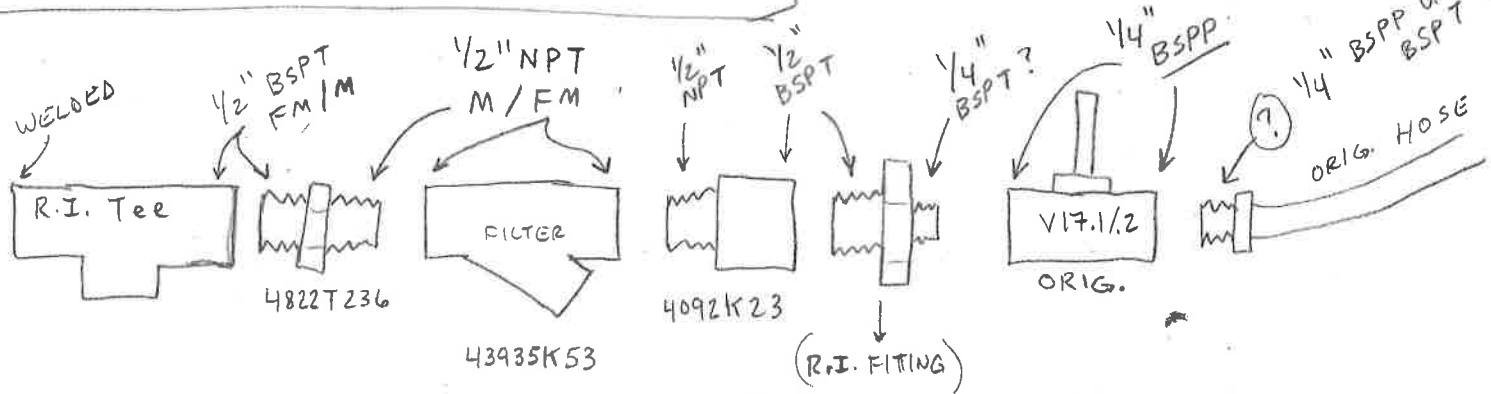

71D CRYO - VI7.1 / VI7.2 FITTINGS

DEC. 2021 →

2-1-21 →

(IF REPLACING WITH ENGLISH NPT SOLENOID)

2-1-21 →

(IF REPLACING WITH BRITISH BSPP SOLENOID)

= SIMPLY SWAP OUT THE ORIGINAL ...

⊗ NOTE ABOUT BRITISH THREADS = BSPT (MALE TAPERED) CAN MATE W/ BSPP (FEMALE PARALLEL)

BSPP CAN NOT MATE W/ BSPT-FM ...
MALE

- BUT ALL BSPP NEED A SEALANT! ...